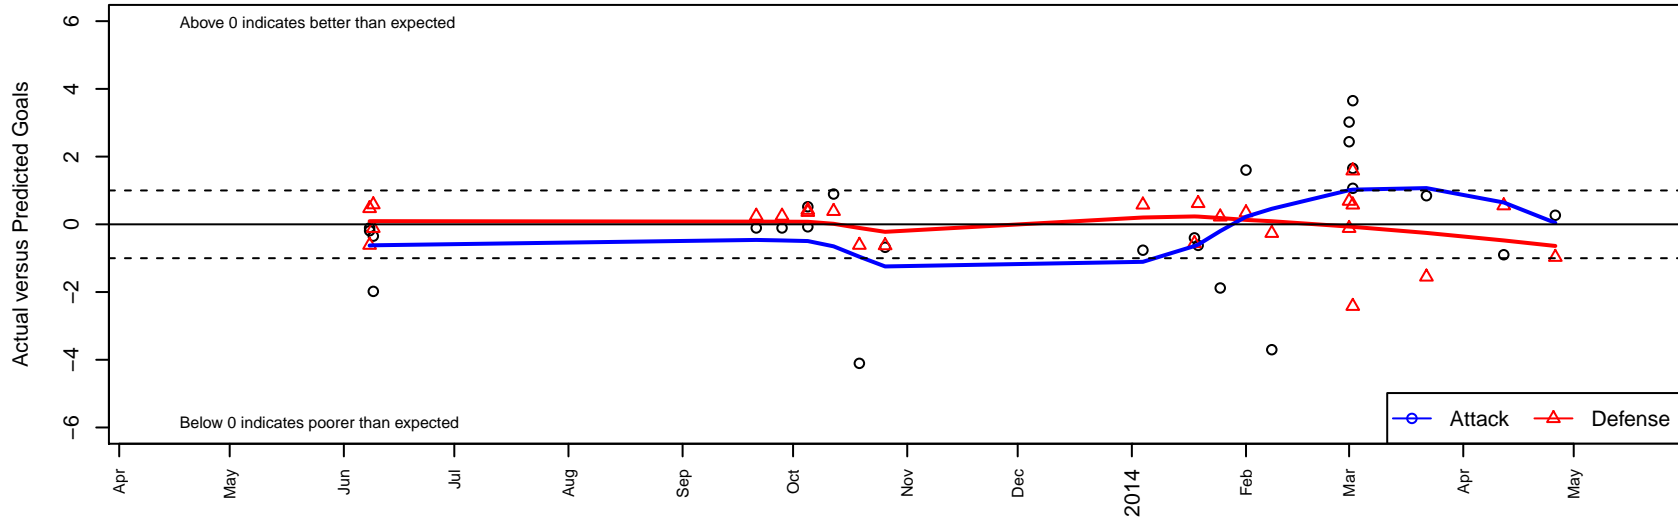

3 Rivers Yakima Borges B00

3 Rivers SC

Yakima, WA

B00 total strength=1157

attack=4.99 defense=2.38

fall league = DVI BU13 Umbro U13

notes= Rangers; Borges 2013

alt names used:

Blue Mtn Exchange Group A U13

Spr D6 BU14 Umbro U14

3 Rivers Yakima Borges B00

Dots are actual minus expected GF (blue circles) and GA (red triangles).
Blue line is smoothed change in attack strength. Red is smoothed change in defense strength.